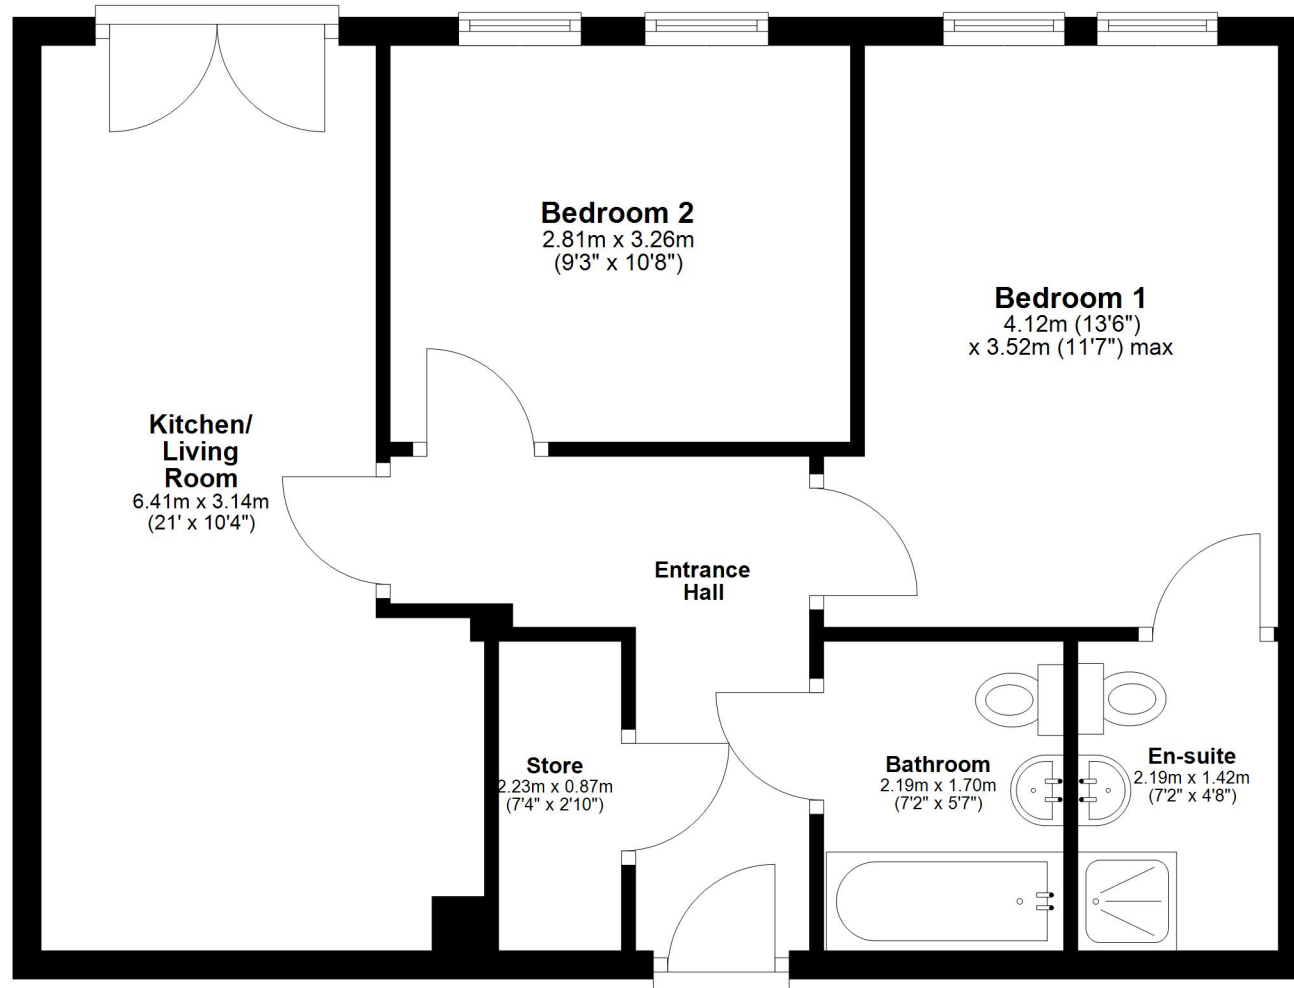

Fifth Floor

Approx. 56.2 sq. metres (605.1 sq. feet)

Total area: approx. 56.2 sq. metres (605.1 sq. feet)

Whilst every attempt has been made to ensure the accuracy of the floor plan contained here, measurements of doors, windows, rooms and any other items are approximate and no responsibility is taken for any error, omission, or mis-statement. The Plan is for illustrative purposes only. Version 1